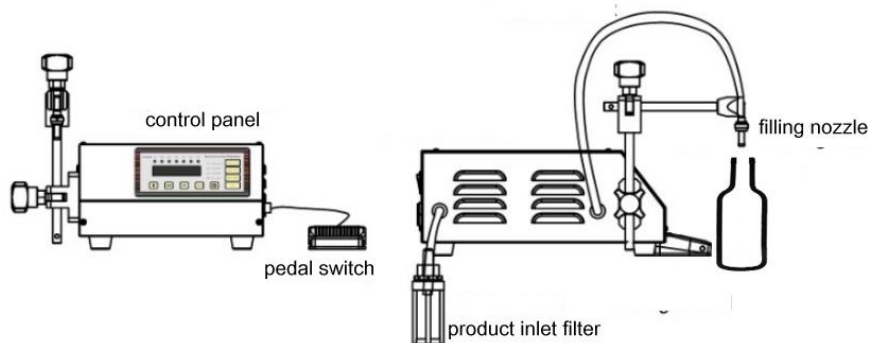

LIQUID SOLUTIONS

EXPERTS IN LIQUIDS PROCESSING FILTRATION AND BOTTLING

Product ref. FL – 16

Date: 12/10/13

Volumetric Filler – Electronic

Self-contained filling unit suitable for low-viscosity products (drinks, toiletries, oil, etc.), adjustable fill volume 3 to 3,000 ml.

Self-priming from up to 2 meters below unit. Foot-pedal or automatic operation. Filling speed and time adjustable. Choice of anti-drip nozzle sizes 3, 5, or 8 mm. Uses silicone tube as standard for product contact – please check for compatibility (other materials available).

Typical speed 500 bottles per hour using 250ml. bottles (max. pump rate 3 litres / min.)

Price:

Volumetric filler - complete

£345

Price excludes delivery, commissioning and VAT