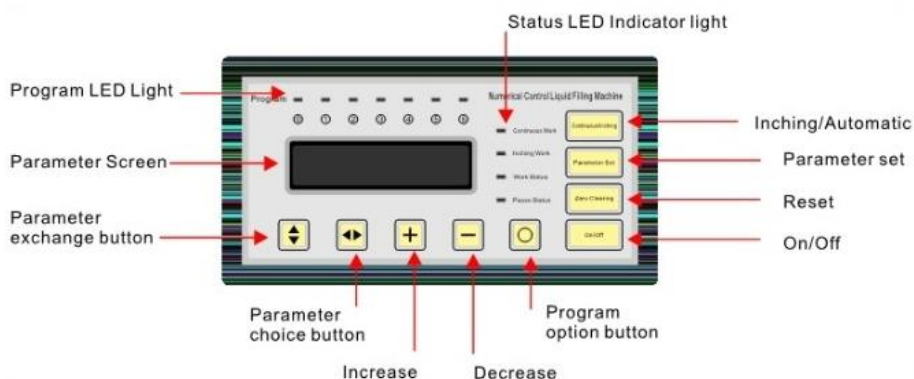

LIQUID SOLUTIONS

EXPERTS IN LIQUIDS PROCESSING FILTRATION AND BOTTLING

Product ref. FL – 16

Date: 12/10/13

Volumetric Filler – Electronic

Self-contained filling unit suitable for low-viscosity products (drinks, toiletries, oil, etc.), adjustable fill volume 3 to 3,000 ml.

Self-priming from up to 2 meters below unit. Foot-pedal or automatic operation. Filling speed and time adjustable. Choice of anti-drip nozzle sizes 3, 5, or 8 mm. Uses silicone tube as standard for product contact – please check for compatibility (other materials available).

Typical speed 500 bottles per hour using 250ml. bottles (max. pump rate 3 litres / min.)

Price:

Volumetric filler - complete

£345

Price excludes delivery, commissioning and VAT