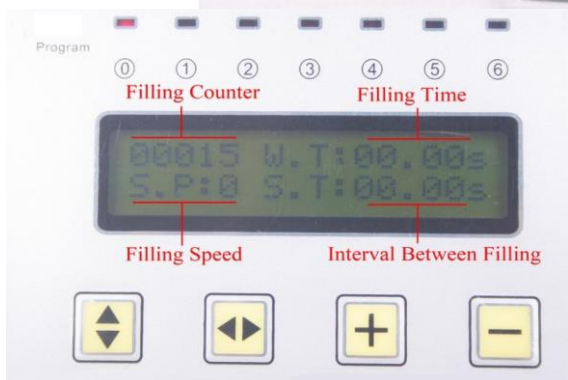

LIQUID SOLUTIONS

EXPERTS IN LIQUIDS PROCESSING FILTRATION AND BOTTLING

Product ref. FL – 16

Date: 12/10/13

Volumetric Filler – Electronic

Self-contained filling unit suitable for low-viscosity products (drinks, toiletries, oil, etc.), adjustable fill volume 3 to 3,000 ml.

Self-priming from up to 2 meters below unit. Foot-pedal or automatic operation. Filling speed and time adjustable. Choice of anti-drip nozzle sizes 3, 5, or 8 mm. Uses silicone tube as standard for product contact – please check for compatibility (other materials available).

Typical speed 500 bottles per hour using 250ml. bottles (max. pump rate 3 litres / min.)

Price:

Volumetric filler - complete

£345

Price excludes delivery, commissioning and VAT